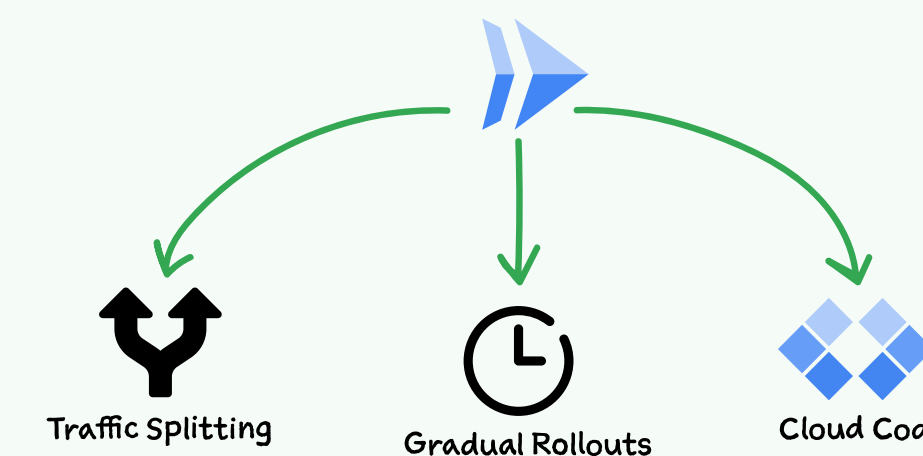

Workflow (beta)

Artifact registry (beta)

- ▶ Manage and secure artifacts in Software supply chain

Cloud Run Announcements

- ▶ Supports Traffic splitting & gradual rollouts
- ▶ Cloud Run support in Cloud Code IDEs