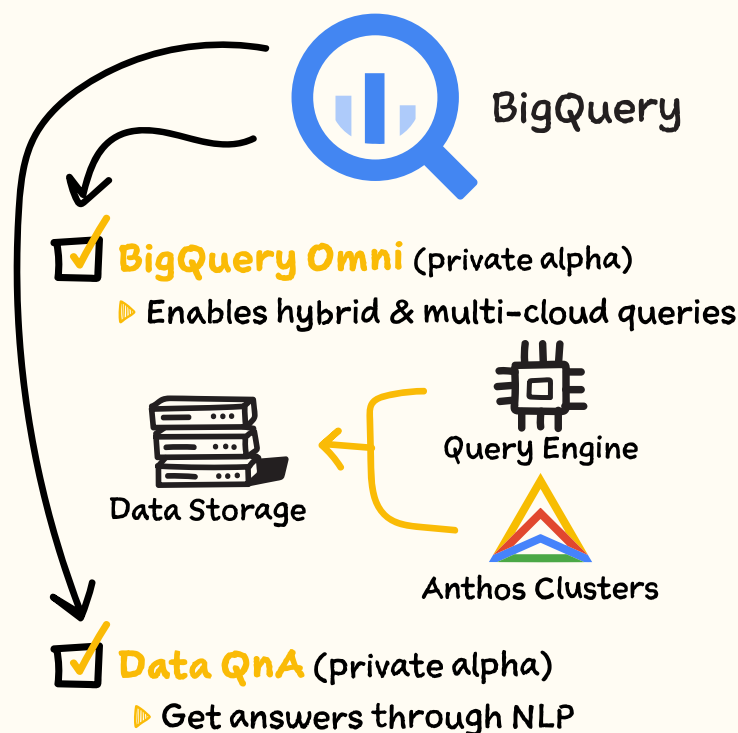

DATA & ANALYTICS