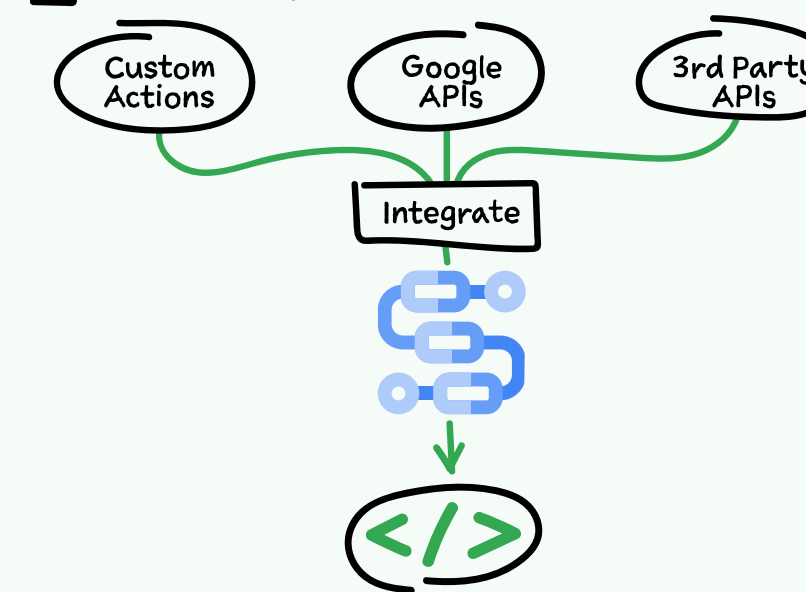

NEXT 2020 WRAP UP

#GCPsketchnote @PVERGADIA THECLOUDGIRL.DEV 9.14.2020

Did you miss it? No worries, here is the TLDR...

APPLICATION MODERNIZATION

Anthos Announcements

- ▶ Anthos attached clusters
- ▶ Anthos for bare metal (beta)
- ▶ Anthos Identity Service
- ▶ Speech-to-Text On-Prem (GA)

Workflow (beta)

Artifact registry (beta)

- ▶ Manage and secure artifacts in Software supply chain

Cloud Run Announcements

- ▶ Supports Traffic splitting & gradual rollouts
- ▶ Cloud Run support in Cloud Code IDEs

INFRASTRUCTURE

- Recent enhancements to Google Cloud's global infrastructure
- 24 Regions + 5 more coming

- New GRACE HOPPER subsea cable
- New York, USA to Bude, UK & Bilbao, Spain

Private Service Connect

Dialogflow CX (beta)

- ▶ Optimized for large contact centers
- ▶ Complex (multi-turn) conversations
- ▶ Visual conversation builder

Procure-to-Pay Document AI (beta)

- ▶ Helps companies automate the procurement cycle